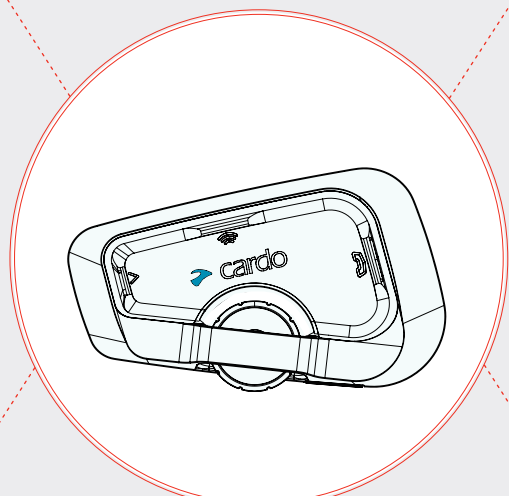

ライブインターコム

通話品質は従来品から大幅に向上し、自動再接続機能も搭載。

いつでもアップデート

アプリを使用して本体のアップデートが可能。
(有線ケーブル不要)

ユニバーサル接続

他社機インカムと接続して、会話を楽しめる。

防水・防塵

過酷な環境でも使用可能な防水・防塵性能。